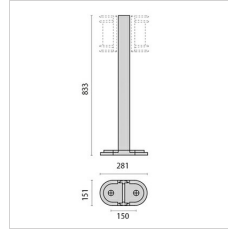

000414
Post 21 H800