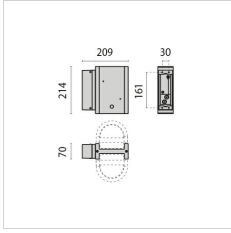

000410
Post 21 H550

OPTIONAL ACCESSORIES

NIKKO+21

000402
Wall bracket 21