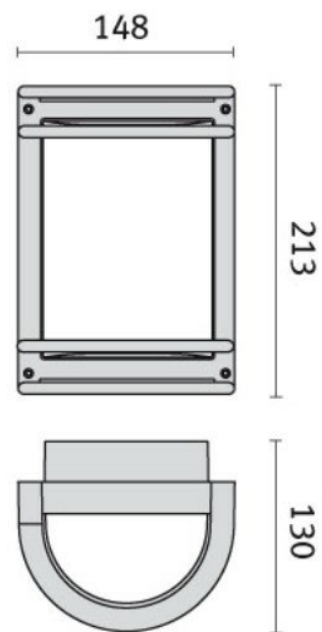

NIKKO+21 LED

Part number	3014116
Lampholder:	LED
Light Source:	LED
Wattage:	10 W
Finish:	AN-96 / Anthracite gray / Textured
Insulation class:	I
Degree of protection:	IP65
IK-J-xxIP:	IK05 0.70J xx3
CRI:	80
Kelvin:	3000
Optic:	SYMMETRIC EXTRA WIDE REFLECTOR
Lightsource lumen output:	672 lm
Luminaire lumen output:	481 lm
L:	L80
B:	B10
Lifetime:	50000 h
Ta MIN luminaire:	-10°
Ta MAX luminaire:	25°

Description

Photometric data

Technical drawings

Wall, ceiling and post mounted luminaire for indoor and outdoor lighting, comprising:

- Die-cast painted aluminium housing and trim
- Pressed glass diffuser, white painted inside, secured with the ring
- Foam silicone gasket
- Stainless steel locking screws
- Photometric data measure according to UNI EN 13032-4 and IES LM-79-08