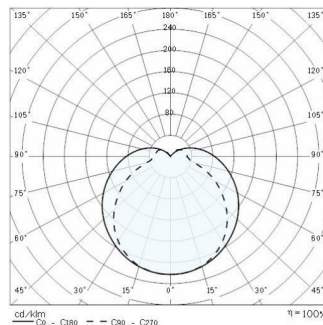

NIKKO+21 LED

Part number	3014116
Lampholder:	LED
Light Source:	LED
Wattage:	10 W
Finish:	AN-96 / Anthracite gray / Textured
Insulation class:	I
Degree of protection:	IP65
IK-J-xxIP:	IK05 0.70J xx3
CRI:	80
Kelvin:	3000
Optic:	SYMMETRIC EXTRA WIDE REFLECTOR
Lightsource lumen output:	672 lm
Luminaire lumen output:	481 lm
L:	L80
B:	B10
Lifetime:	50000 h
Ta MIN luminaire:	-10°
Ta MAX luminaire:	25°

Description

Photometric data

Technical drawings

Wall, ceiling and post mounted luminaire for indoor and outdoor lighting, comprising:

- Die-cast painted aluminium housing and trim
- Pressed glass diffuser, white painted inside, secured with the ring
- Foam silicone gasket
- Stainless steel locking screws
- Photometric data measure according to UNI EN 13032-4 and IES LM-79-08