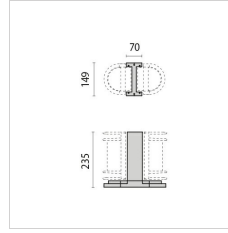

000414
Post 21 H800

000406
Post 21 H200