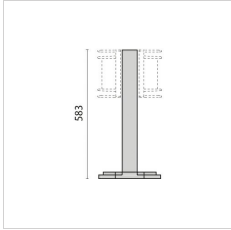

000410
Post 21 H550